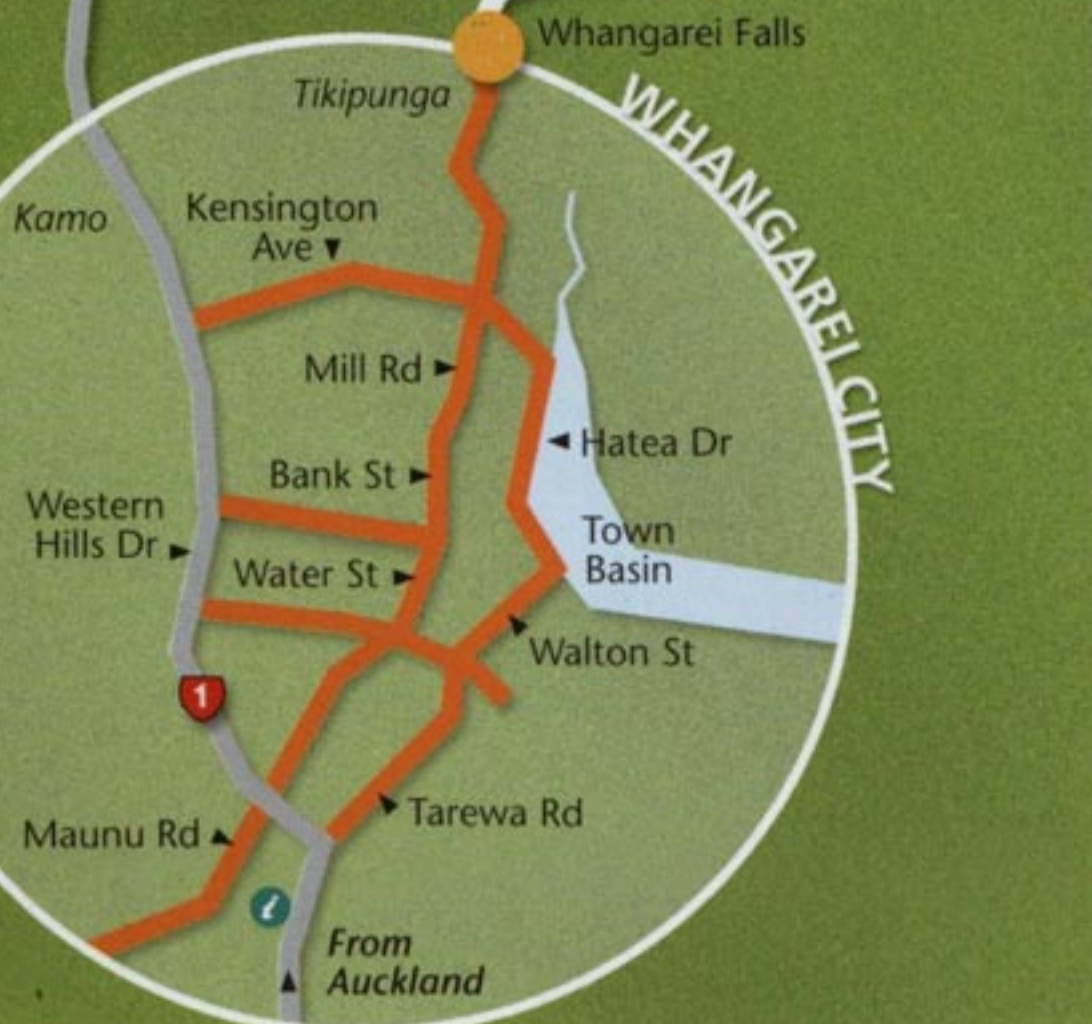

Tutukaka Coast - Pacific Ocean Paradise

Sunrise over Poor Knights Islands

Sandy Bay

Ngunguru Road
80km round trip

Lupton Lodge
555 Ngunguru Road
Glenbervie
Whangarei
Ph: 09-437 2989
Email: info@luptonlodge.co.nz
Web: www.luptonlodge.co.nz